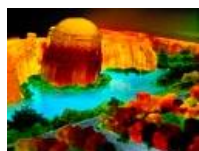

Palace of Fine Arts,

12"x16" .....

~~$1,300~~

$1,105

36"x48" .....

~~$2,800~~

$2,380

Archival pigment print, editions of 12